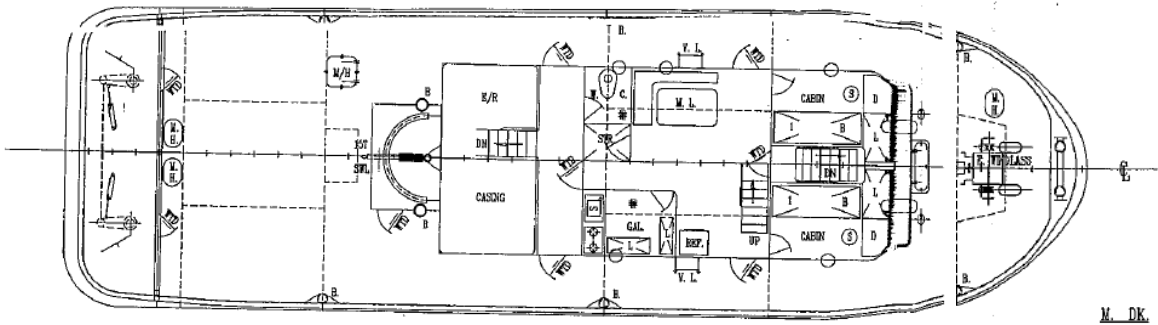

TIONG WOON OFFSHORE PTE. LTD.

-A member of Tiong Woon Corporation Holding Ltd-

TIONG WOON OCEAN 6

1,000BHP Towing Tug

Specifications are believed to be correct but not guaranteed. Updated on 13th September 2019

Page 3 of 3

Tiong Woon Offshore Pte. Ltd.
Co. Reg. No. 200304922M
No 15 Pandan Crescent, Singapore 128470
Tel: (65) 62617888 Fax: (65) 6777 4544

Tiong Woon Corporation Holding Ltd
(Group Head Office)
Co. Reg. No. 199705837C
No 15 Pandan Crescent, Singapore 128470
Tel: (65) 6261 7888 Fax: (65) 6777 4544
Crane & Transport Booking Hotline: (65) 6777 8882
Email: enquiry@tiongwoon.com
Webpage: www.tiongwoon.com