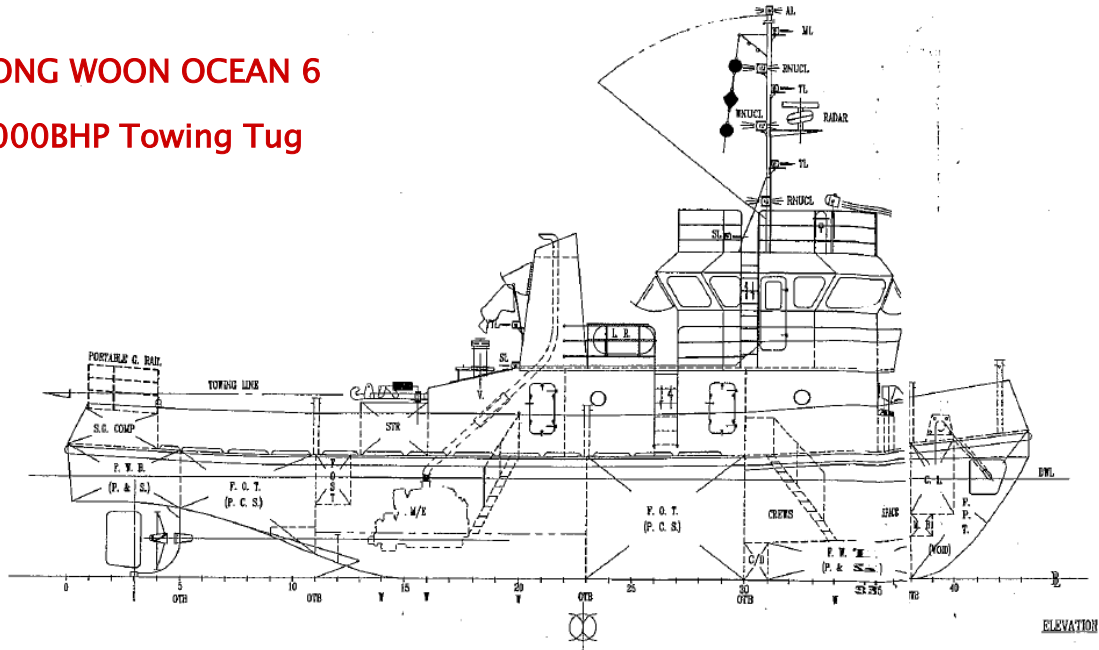

TIONG WOON OFFSHORE PTE. LTD.

-A member of Tiong Woon Corporation Holding Ltd-

TIONG WOON OCEAN 6

1,000BHP Towing Tug

Specifications are believed to be correct but not guaranteed. Updated on 13th September 2019

Page 3 of 3

Tiong Woon Offshore Pte. Ltd.
Co. Reg. No. 200304922M
No 15 Pandan Crescent, Singapore 128470
Tel: (65) 62617888 Fax: (65) 6777 4544

Tiong Woon Corporation Holding Ltd
(Group Head Office)
Co. Reg. No. 199705837C
No 15 Pandan Crescent, Singapore 128470
Tel: (65) 6261 7888 Fax: (65) 6777 4544
Crane & Transport Booking Hotline: (65) 6777 8882
Email: enquiry@tiongwoon.com
Webpage: www.tiongwoon.com