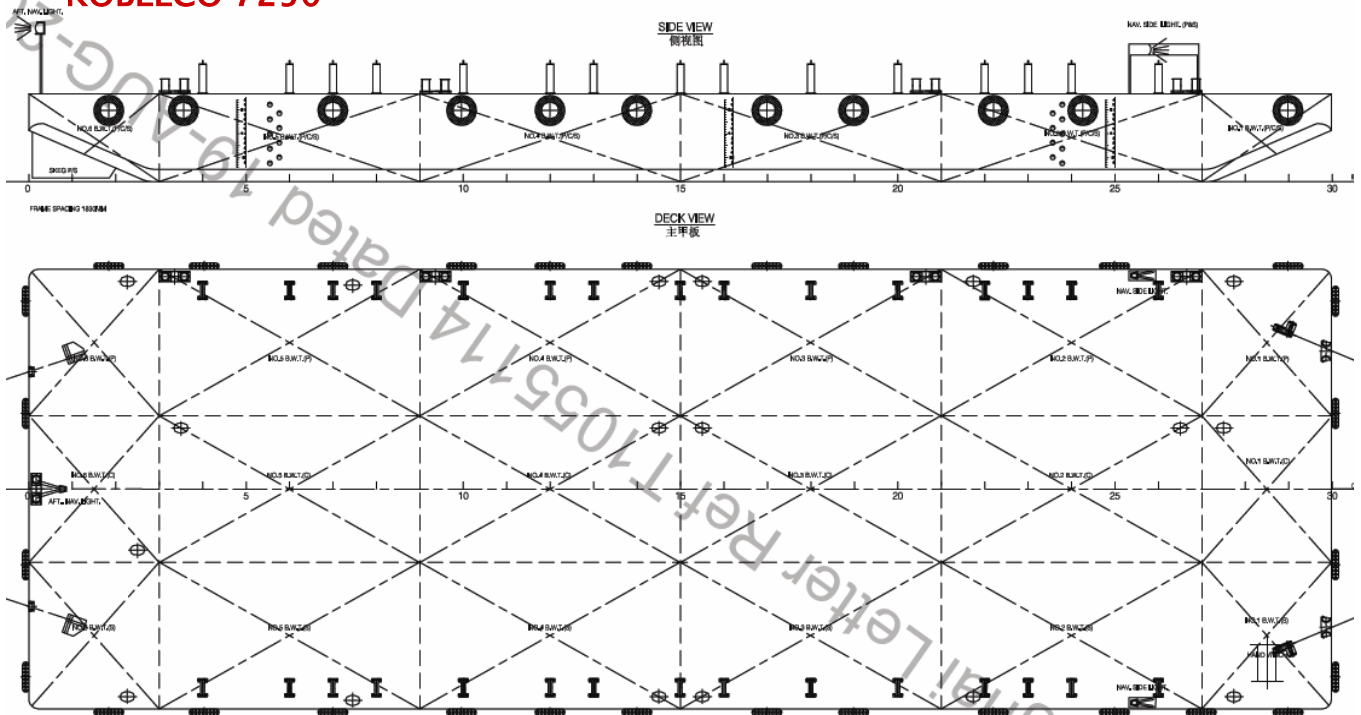

TIONG WOON OFFSHORE PTE. LTD.

-A member of Tiong Woon Corporation Holding Ltd-

MUTIARA 180

KOBELCO 7250

Crane Boom Lifting Capacity

Unit: metric ton

Counterweight: 97.1 t, Carbody weight: 20.0 t

Working radius (m)	Boom length (m)													Working radius (m)
	15.2	18.3	21.3	24.4	27.4	30.5	33.5	36.6	39.6	42.7	45.7	48.8		
4.6	4.6 m/250.0													4.6
5.0	230.7	219.0	5.5 m/197.6											5.0
6.0	191.5	191.5	191.1	6.1 m/175.6	6.6 m/156.0									6.0
7.0	165.9	165.6	165.2	165.0	154.4	7.1 m/135.0	7.7 m/128.5							7.0
8.0	146.1	145.8	145.4	145.2	144.9	135.0	127.0	8.2 m/117.3	8.7 m/107.1					8.0
9.0	130.4	130.1	129.8	129.6	129.2	129.0	122.9	114.4	106.2	9.2 m/98.6	9.8 m/90.4			9.0
10.0	117.7	117.4	117.1	116.9	116.5	116.3	116.0	111.2	103.3	96.6	89.9	10.3 m/81.0		10.0
12.0	90.5	90.3	90.1	90.0	89.8	89.8	89.5	89.5	89.4	89.2	85.1	79.8		12.0
14.0	69.0	72.7	72.4	72.3	72.1	72.0	71.8	71.8	71.6	71.4	71.2	71.2		14.0
16.0	14.8 m/60.9	60.6	60.3	60.2	60.0	59.9	59.6	59.6	59.4	59.2	59.0	59.0		16.0
18.0		17.5 m/52.2	51.6	51.4	51.2	51.1	50.8	50.8	50.5	50.3	50.1	50.1		18.0
20.0			45.0	44.8	44.5	44.4	44.0	44.0	43.8	43.6	43.4	43.3		20.0
22.0			20.1 m/44.8	39.6	39.3	39.1	38.8	38.8	38.5	38.3	38.1	38.0		22.0
24.0				22.7 m/38.0	35.1	34.9	34.5	34.5	34.2	34.0	33.8	33.7		24.0
26.0					25.4 m/32.6	31.4	31.0	31.0	30.7	30.5	30.3	30.2		26.0
28.0						28.5	28.1	28.1	27.8	27.5	27.3	27.3		28.0
30.0							25.7	25.7	25.3	25.1	24.8	24.8		30.0
32.0							30.7 m/25.0	23.5	23.2	22.9	22.7	22.6		32.0
34.0								33.3 m/22.3	21.4	21.1	20.8	20.7		34.0
36.0									35.9 m/19.8	19.5	19.2	19.1		36.0
38.0										18.1	17.8	17.7		38.0
40.0										38.6 m/17.7	16.5	16.4		40.0
42.0											41.2 m/15.8	15.3		42.0
44.0												43.9 m/14.3		44.0
Reeves	22	18	16	14	12	10	10	9	8	8	7	6	Reeves	

Specifications are believed to be correct but not guaranteed. Updated on 10th September 2019

Page 2 of 3

Tiong Woon Offshore Pte. Ltd.

Co. Reg. No. 200304922M

No 15 Pandan Crescent, Singapore 128470

Tel: (65) 62617888 Fax: (65) 6777 4544

Tiong Woon Corporation Holding Ltd

(Group Head Office)

Co. Reg. No. 199705837C

No 15 Pandan Crescent, Singapore 128470

Tel: (65) 6261 7888 Fax: (65) 6777 4544

Crane & Transport Booking Hotline: (65) 6777 8882

Email: enquiry@tiongwoon.com

Webpage: www.tiongwoon.com