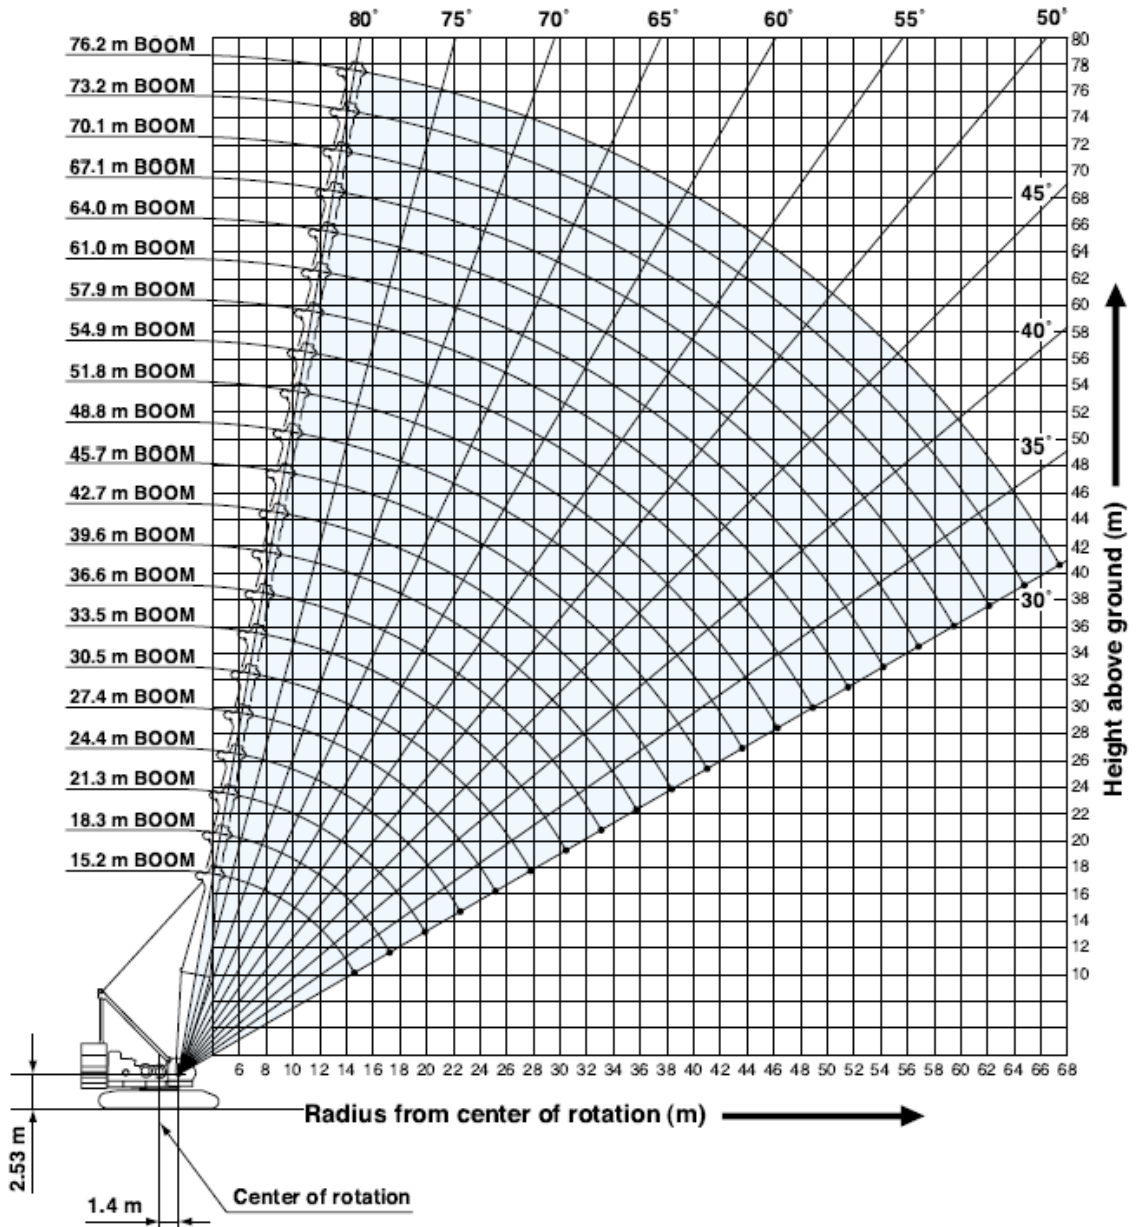

Crane Boom Working Ranges

Specifications are believed to be correct but not guaranteed. Updated on 10th September 2019

Page 3 of 3

Tiong Woon Offshore Pte. Ltd.
Co. Reg. No. 200304922M
No 15 Pandan Crescent, Singapore 128470
Tel: (65) 62617888 Fax: (65) 6777 4544

Tiong Woon Corporation Holding Ltd
(Group Head Office)
Co. Reg. No. 199705837C
No 15 Pandan Crescent, Singapore 128470
Tel: (65) 6261 7888 Fax: (65) 6777 4544
Crane & Transport Booking Hotline: (65) 6777 8882
Email: enquiry@tiongwoon.com
Webpage: www.tiongwoon.com