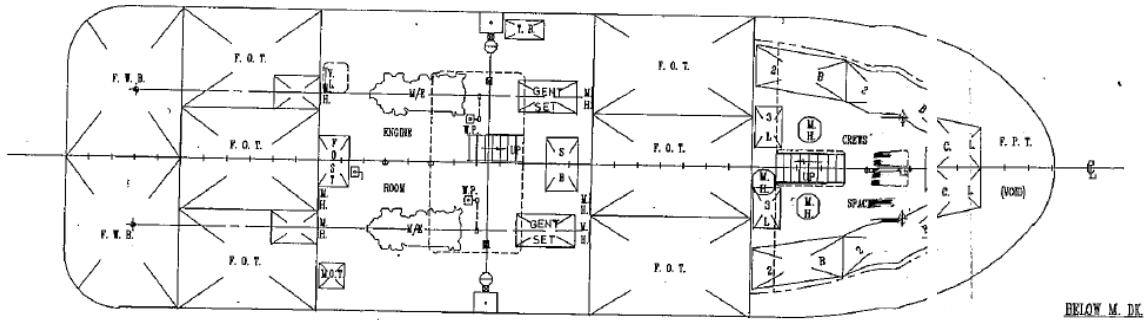

TIONG WOON MARINE PTE LTD

-A member of Tiong Woon Corporation Holding Ltd-

TIONG WOON OCEAN 6 1,000BHP Towing Tug

Specifications are believed to be correct but not guaranteed. Updated on 24th June 2013

Page 3 of 3

Tiong Woon Marine Pte Ltd

Co. Reg. No. 198301668R

No 15 Pandan Crescent, Singapore 128470

Tel: (65) 62617888 Fax: (65) 6777 4544

Tiong Woon Corporation Holding Ltd

(Group Head Office)

Co. Reg. No. 199705837C

No 15 Pandan Crescent, Singapore 128470

Tel: (65) 6261 7888 Fax: (65) 6777 4544

Equipment Booking Hotline: (65) 6777 4450

Email: enquiry@tiongwoon.com

Webpage: www.tiongwoon.com