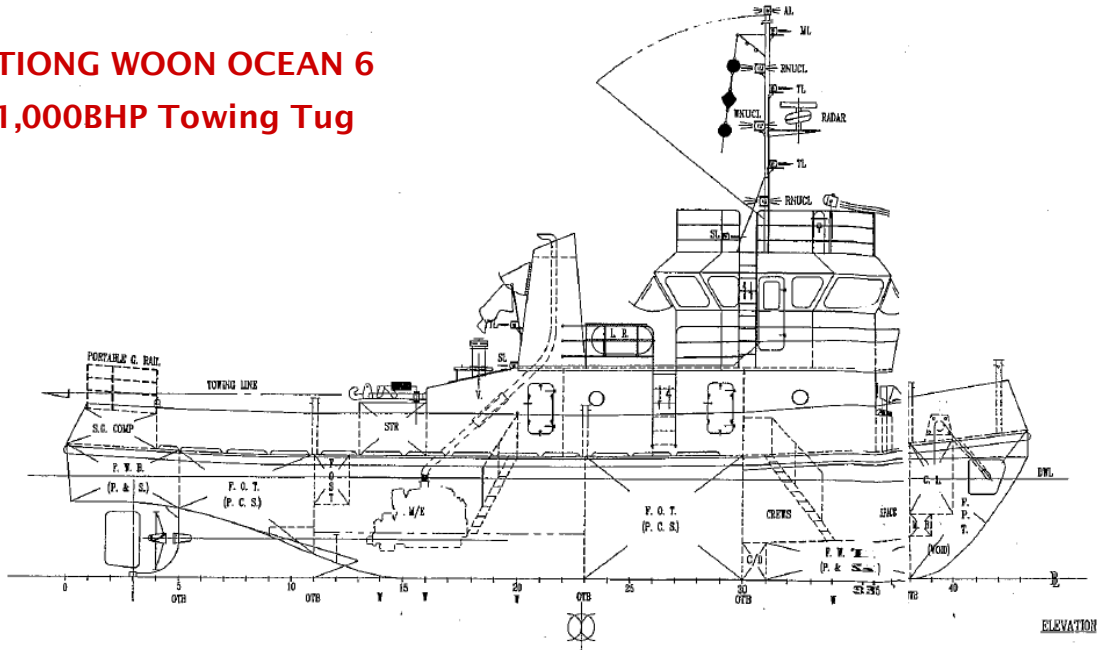

TIONG WOON MARINE PTE LTD

-A member of Tiong Woon Corporation Holding Ltd-

TIONG WOON OCEAN 6 1,000BHP Towing Tug

Specifications are believed to be correct but not guaranteed. Updated on 24th June 2013

Page 3 of 3

Tiong Woon Marine Pte Ltd

Co. Reg. No. 198301668R

No 15 Pandan Crescent, Singapore 128470

Tel: (65) 62617888 Fax: (65) 6777 4544

Tiong Woon Corporation Holding Ltd

(Group Head Office)

Co. Reg. No. 199705837C

No 15 Pandan Crescent, Singapore 128470

Tel: (65) 6261 7888 Fax: (65) 6777 4544

Equipment Booking Hotline: (65) 6777 4450

Email: enquiry@tiongwoon.com

Webpage: www.tiongwoon.com