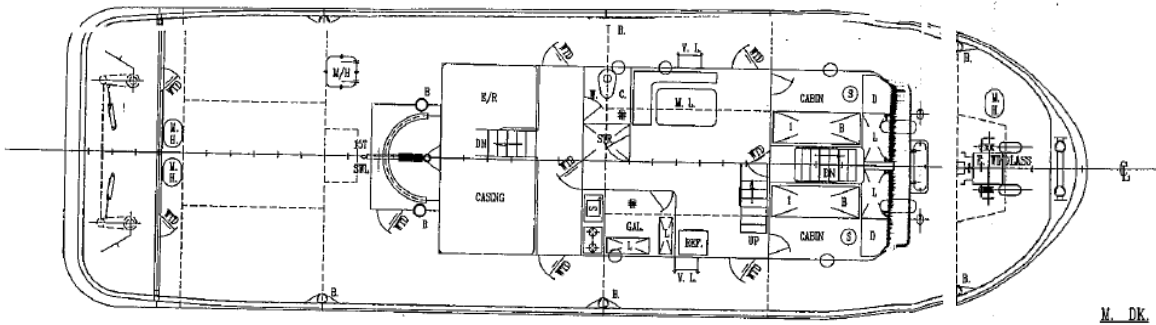

TIONG WOON MARINE PTE LTD

-A member of Tiong Woon Corporation Holding Ltd-

TIONG WOON OCEAN 6 1,000BHP Towing Tug

Specifications are believed to be correct but not guaranteed. Updated on 24th June 2013

Page 3 of 3

Tiong Woon Marine Pte Ltd

Co. Reg. No. 198301668R

No 15 Pandan Crescent, Singapore 128470

Tel: (65) 62617888 Fax: (65) 6777 4544

Tiong Woon Corporation Holding Ltd

(Group Head Office)

Co. Reg. No. 199705837C

No 15 Pandan Crescent, Singapore 128470

Tel: (65) 6261 7888 Fax: (65) 6777 4544

Equipment Booking Hotline: (65) 6777 4450

Email: enquiry@tiongwoon.com

Webpage: www.tiongwoon.com